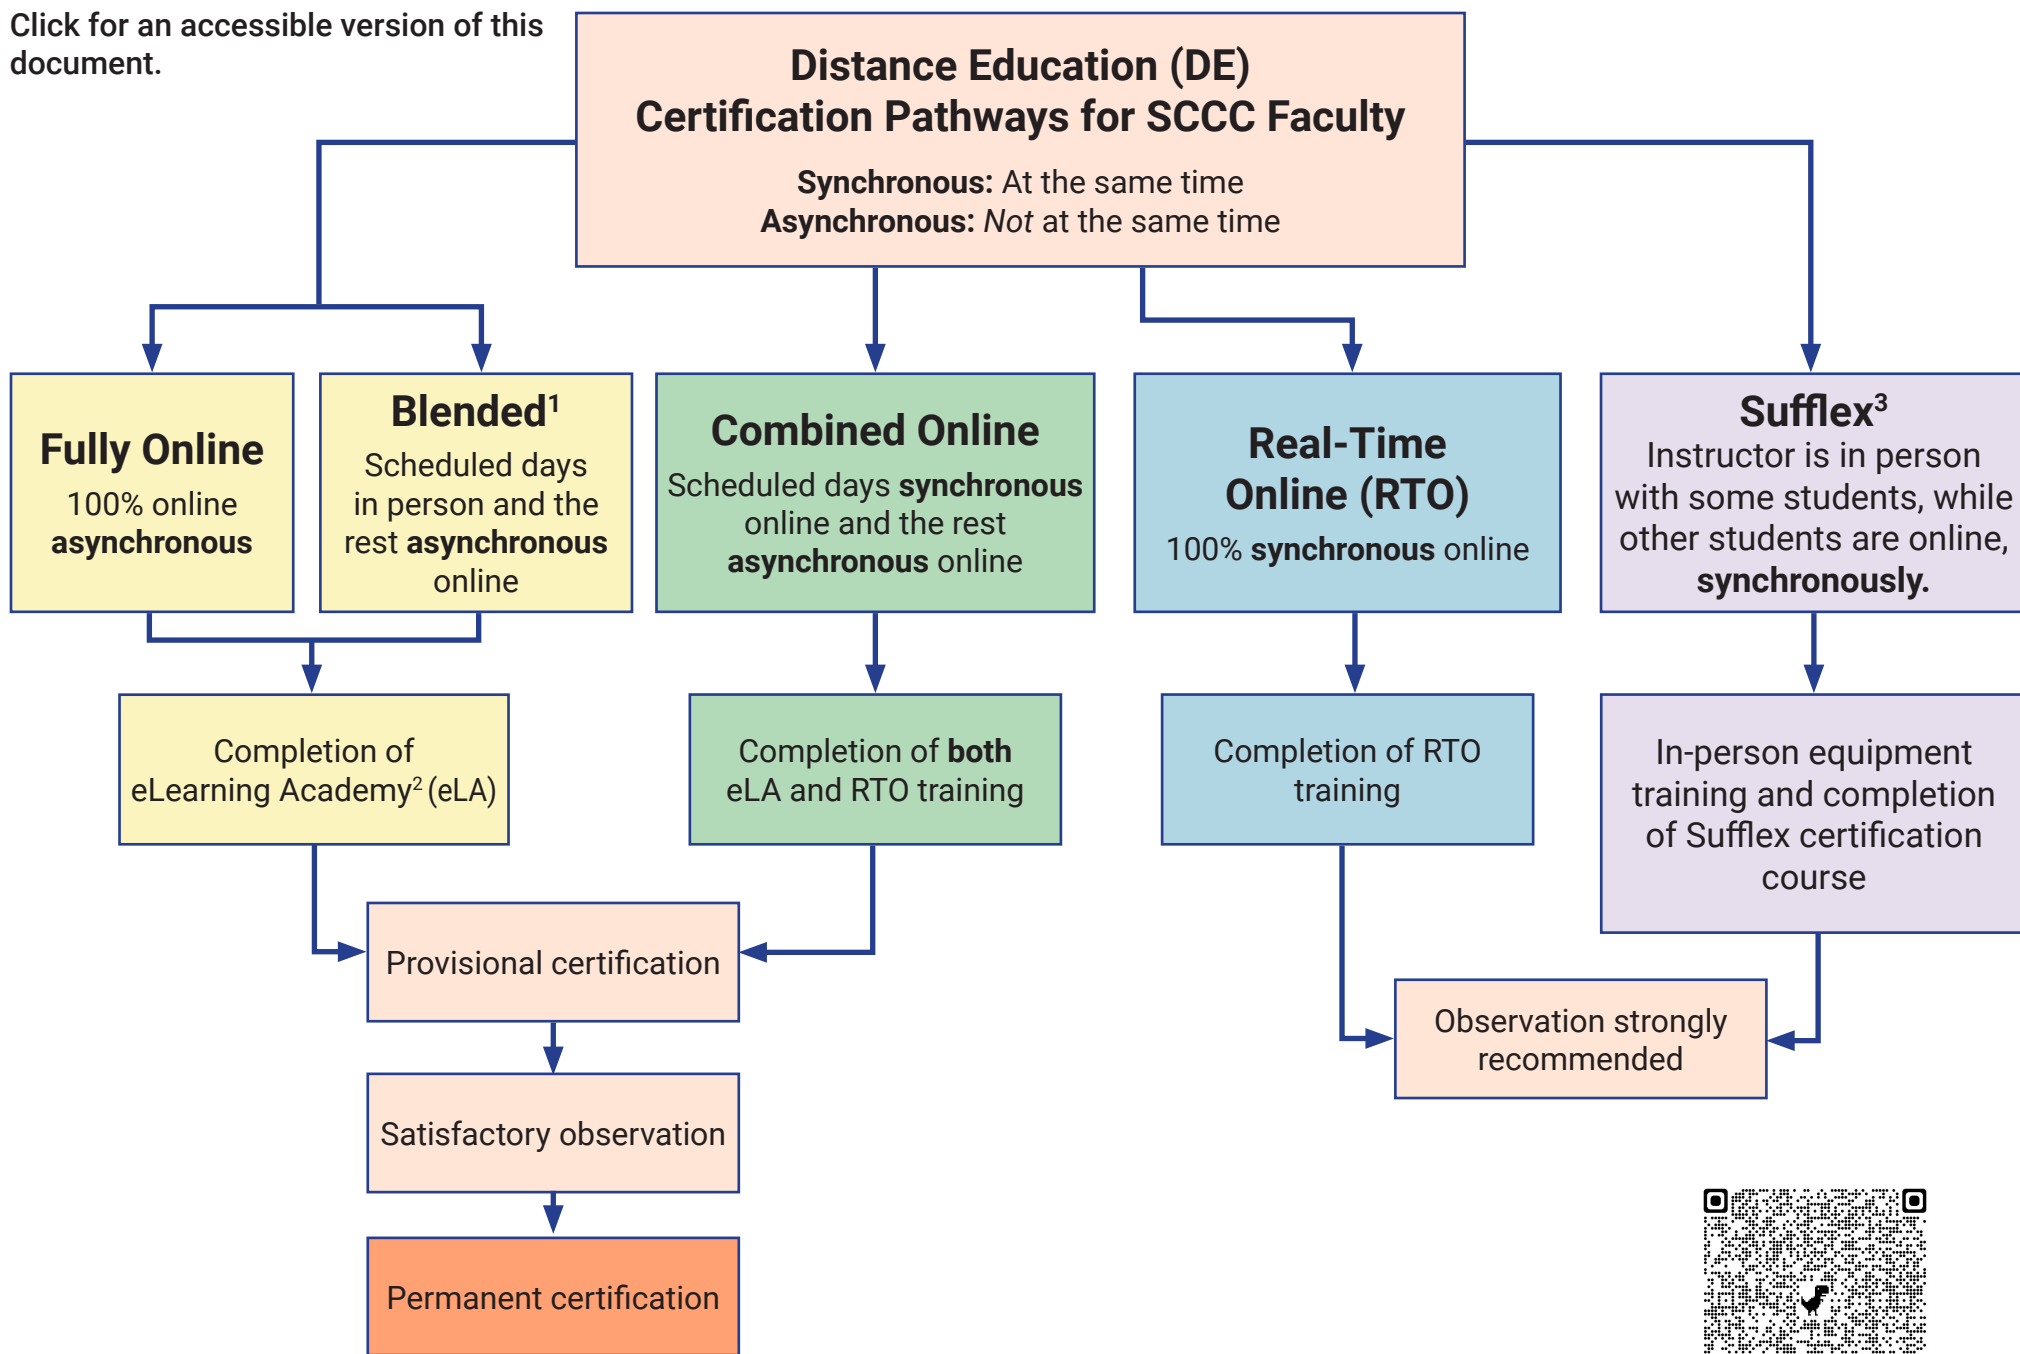

Click for an accessible version of this document.

1. Blended a.k.a. hybrid
2. A semester-long asynchronous online certification course for faculty
3. The HyFlex learning environment customized for SCCC