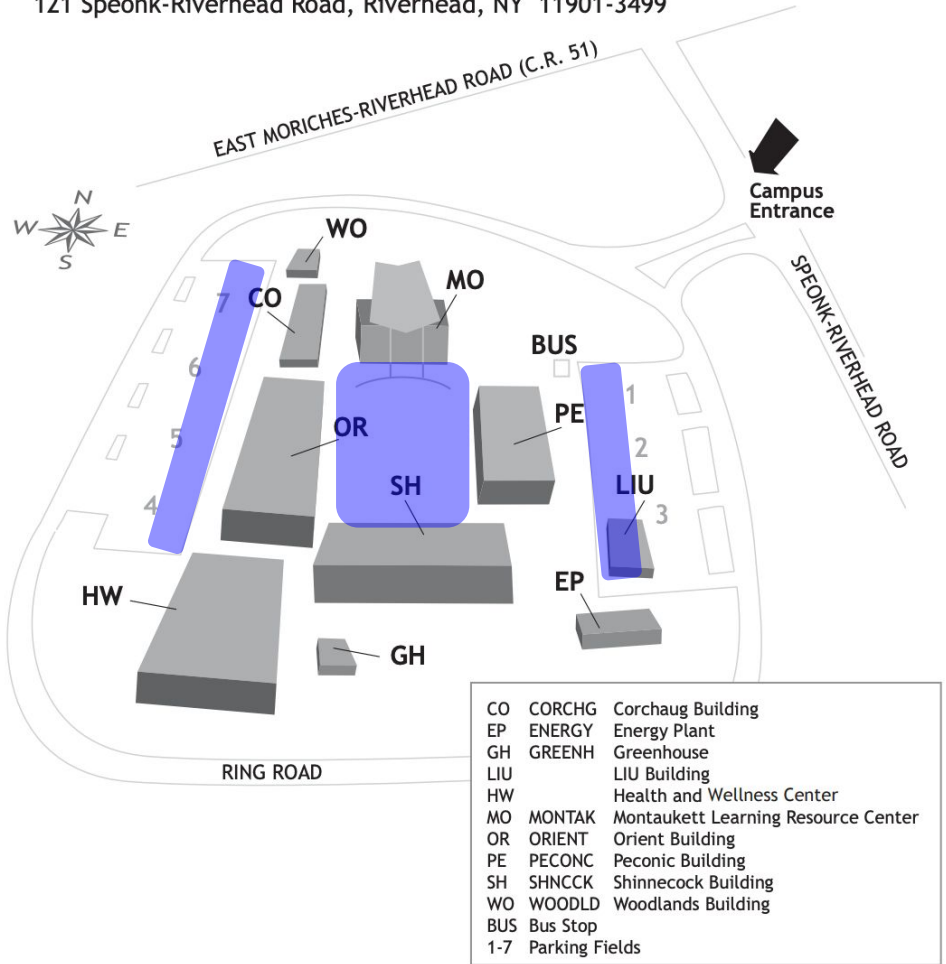

EASTERN CAMPUS

121 Speonk-Riverhead Road, Riverhead, NY 11901-3499

Directions:

From the west, using Long Island Expressway (I-495): Go to Exit 70. Take County Road 111 south 4 miles to County Road 51. After traveling north on County Road 51 for 3.5 miles, turn right onto Speonk-Riverhead Road to campus entrance on right.

From the west, using Sunrise Highway (Rt. 27): Go to Exit 61. Take County Road 51 north 4 miles to Speonk-Riverhead Road. Turn right onto Speonk-Riverhead Road to campus entrance on right.

From the east on the North Fork: Follow Rt. 25 west to downtown Riverhead. At Peconic Avenue, turn left and go 1/4 mile to the traffic circle. Take the first right (Rt. 24) off

the traffic circle and go 1/4 mile to the County Center at Rt. 51. Turn left onto Rt. 51 and go south 3 miles to Speonk-Riverhead Road. Turn left onto Speonk-Riverhead Road to campus entrance on right.

The Eastern Campus is served by the following Suffolk County Transit bus routes: S-66 and 8A; by transfer at Riverhead: S-58, S-62, S-90, S-92.