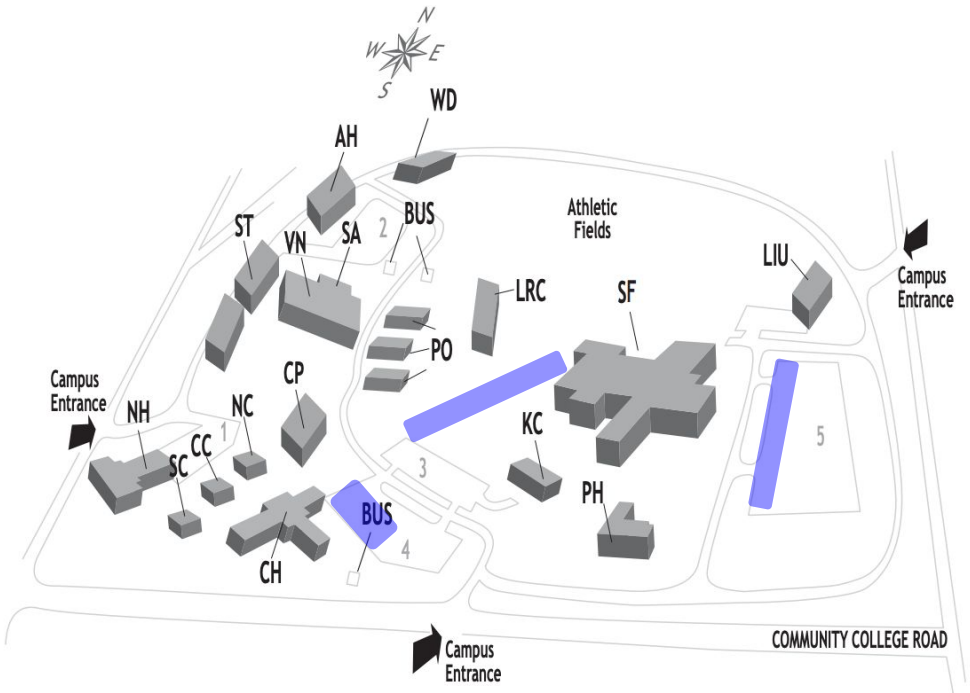

MICHAEL J. GRANT CAMPUS

Crooked Hill Road. Brentwood, NY 11717-1092

AH	ASHROK	Asharoken Hall
CC	CENCOT	Center Cottage
CH	CAUMST	Caumsett Hall
CP	CAPTRE	Captree Commons
KC	KIDCOT	Suffolk Kids Cottage Children's Learning
LIU	LIUBRT	Center Long Island University
LRC	LRCG	Learning Resource Center
NC	NTHCOT	North Cottage/Public Safety
NH	NESCON	Nesconset Hall
PH	PMANOK	Paumanok Hall
PO	PLANTG	Plant Operations
SA	SAGTKS	Sagtikos Arts and Sciences
SC	STHCOT	South Cottage
SF	SFCUA	Suffolk Federal Credit Union Arena
ST	SLACKE	Sally Ann Slacke Corporate Training Center
YN		Van Nostrand Theatre
WD	WFDVTC	Workforce Development Technology Center
BUS	Bus Shelter	
1-5	Parking Fields	

Directions:

Take the Long Island Expressway (I-495) to Exit 53 (Sagtikos Parkway/Wicks Road). Follow signs to Wicks Road. Go south 1/2 mile on Wicks Road to campus entrance on right.

The Grant Campus is served by the following Suffolk County Transit bus routes: S-33, S-41, 3A.